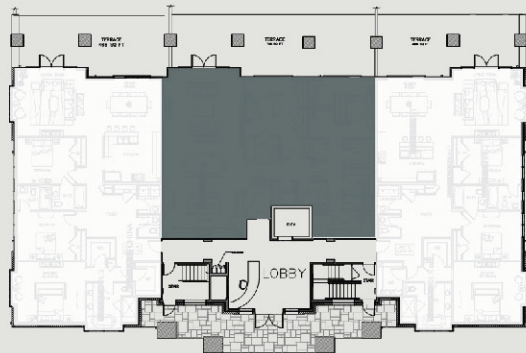

BEACON HILL

OF GREENWICH

RESIDENCE 1 SOUTH

2 Bedrooms, 2.5 Baths
2,058 Square Feet
Private Terrace 740 SF

All dimensions are approximate and subject to change without notice.
Fireplaces shown are optional.