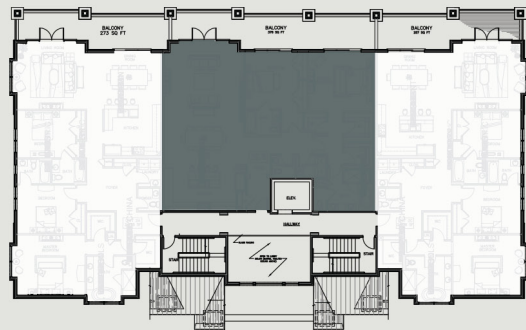

BEACON HILL

OF GREENWICH

RESIDENCE 2 SOUTH

2 Bedrooms, 2.5 Baths
2,088 Square Feet
Private Balcony 376 SF

All dimensions are approximate and subject to change without notice.
Fireplaces shown are optional.