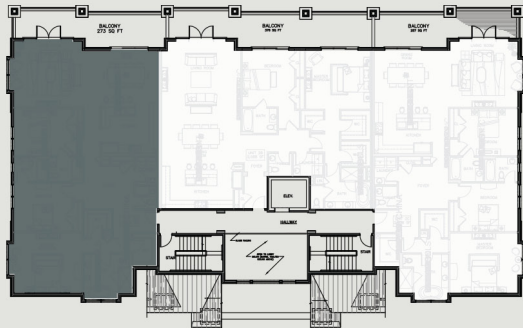

BEACON HILL

OF GREENWICH

PENTHOUSE 3 EAST

3 Bedrooms, 3.5 Baths
2,278 Square Feet
Private Balcony 273 SF
Rooftop 1,725 SF

All dimensions are approximate and subject to change without notice.
Fireplaces shown are optional.