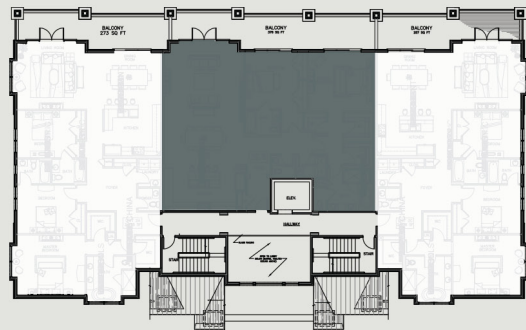

BEACON HILL

OF GREENWICH

PENTHOUSE 3 SOUTH

2 Bedrooms, 2.5 Baths
2,088 Square Feet
Private Balcony 376 SF
Rooftop 1,304 SF

All dimensions are approximate and subject to change without notice.
Fireplaces shown are optional.